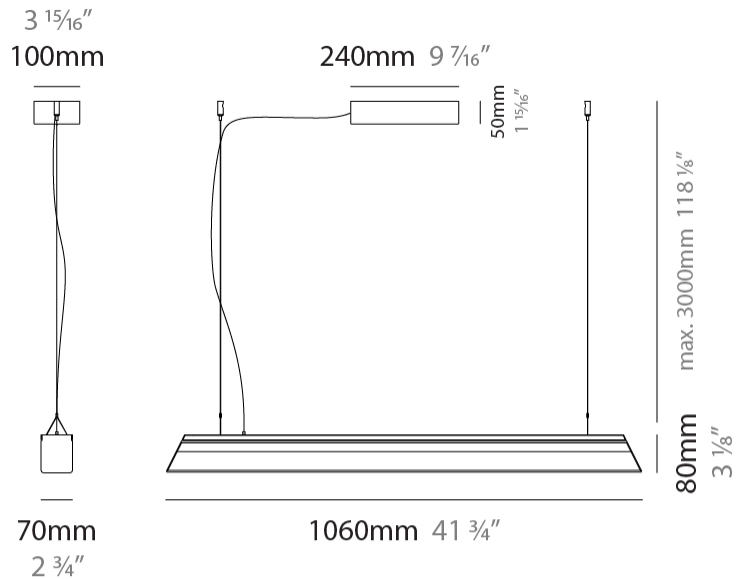

PROJECT	
TYPE	
SPECIFIER	
QUANTITY	
DATE	

REGULA SUSPENSION

D141278-

base number	LED Dimming	Color Temperature	Finish Options	Holder Options

1. To build a product code in our configurator select the specify button on the base model # product page
2. To build a manual product code on this datasheet choose from the options listed below in blue font and add the suffix to the base model #

GENERAL

Series: Regula
Partner: Cangini & Tucci
Division: Design
Installation: Suspension
Product Type: Linear Profiles
Mounting Location: Ceiling

PHYSICAL

Shape: Rectangle
Length (mm): 1060
Length (in): 41 3/4
Width (mm): 70
Width (in): 2 3/4
Height (mm): 80
Height (in): 3 1/8
Max. Overall Height (mm): 3080
Max. Overall Height (in): 121 1/4
Fixture Finish: AMB / GRN / PNK / RUB / SKB / SMK / TOB / TRA
Holder Finish: BCN / CHA / FGD
Fixture Material: Glass / Metal
Primary Material: Glass - Borosilicate
Cable Details: 3000mm/118 1/8" Transparent Cable

ELECTRICAL

Lamp Type: LED
Input Wattage (W): 60
Dimming: Non-Dimming / Phase Dimming (120vac Only)
Driver Included: Yes
Driver Location: Integrated
Driver Type: Constant Voltage - Universal
Driver Class: Class 2
Input Voltage (V): 120 - 277
Output Voltage (V): 24

LED

Color Temperature (°K): 2700 / 3000
Nominal Lumen (lm): 8160
CRI: >95 CRI
Lamp Life (hrs): 50000

OPTICAL

RATINGS AND CERTIFICATIONS

Certified By: Certified for North American Standards
IP rating: IP20